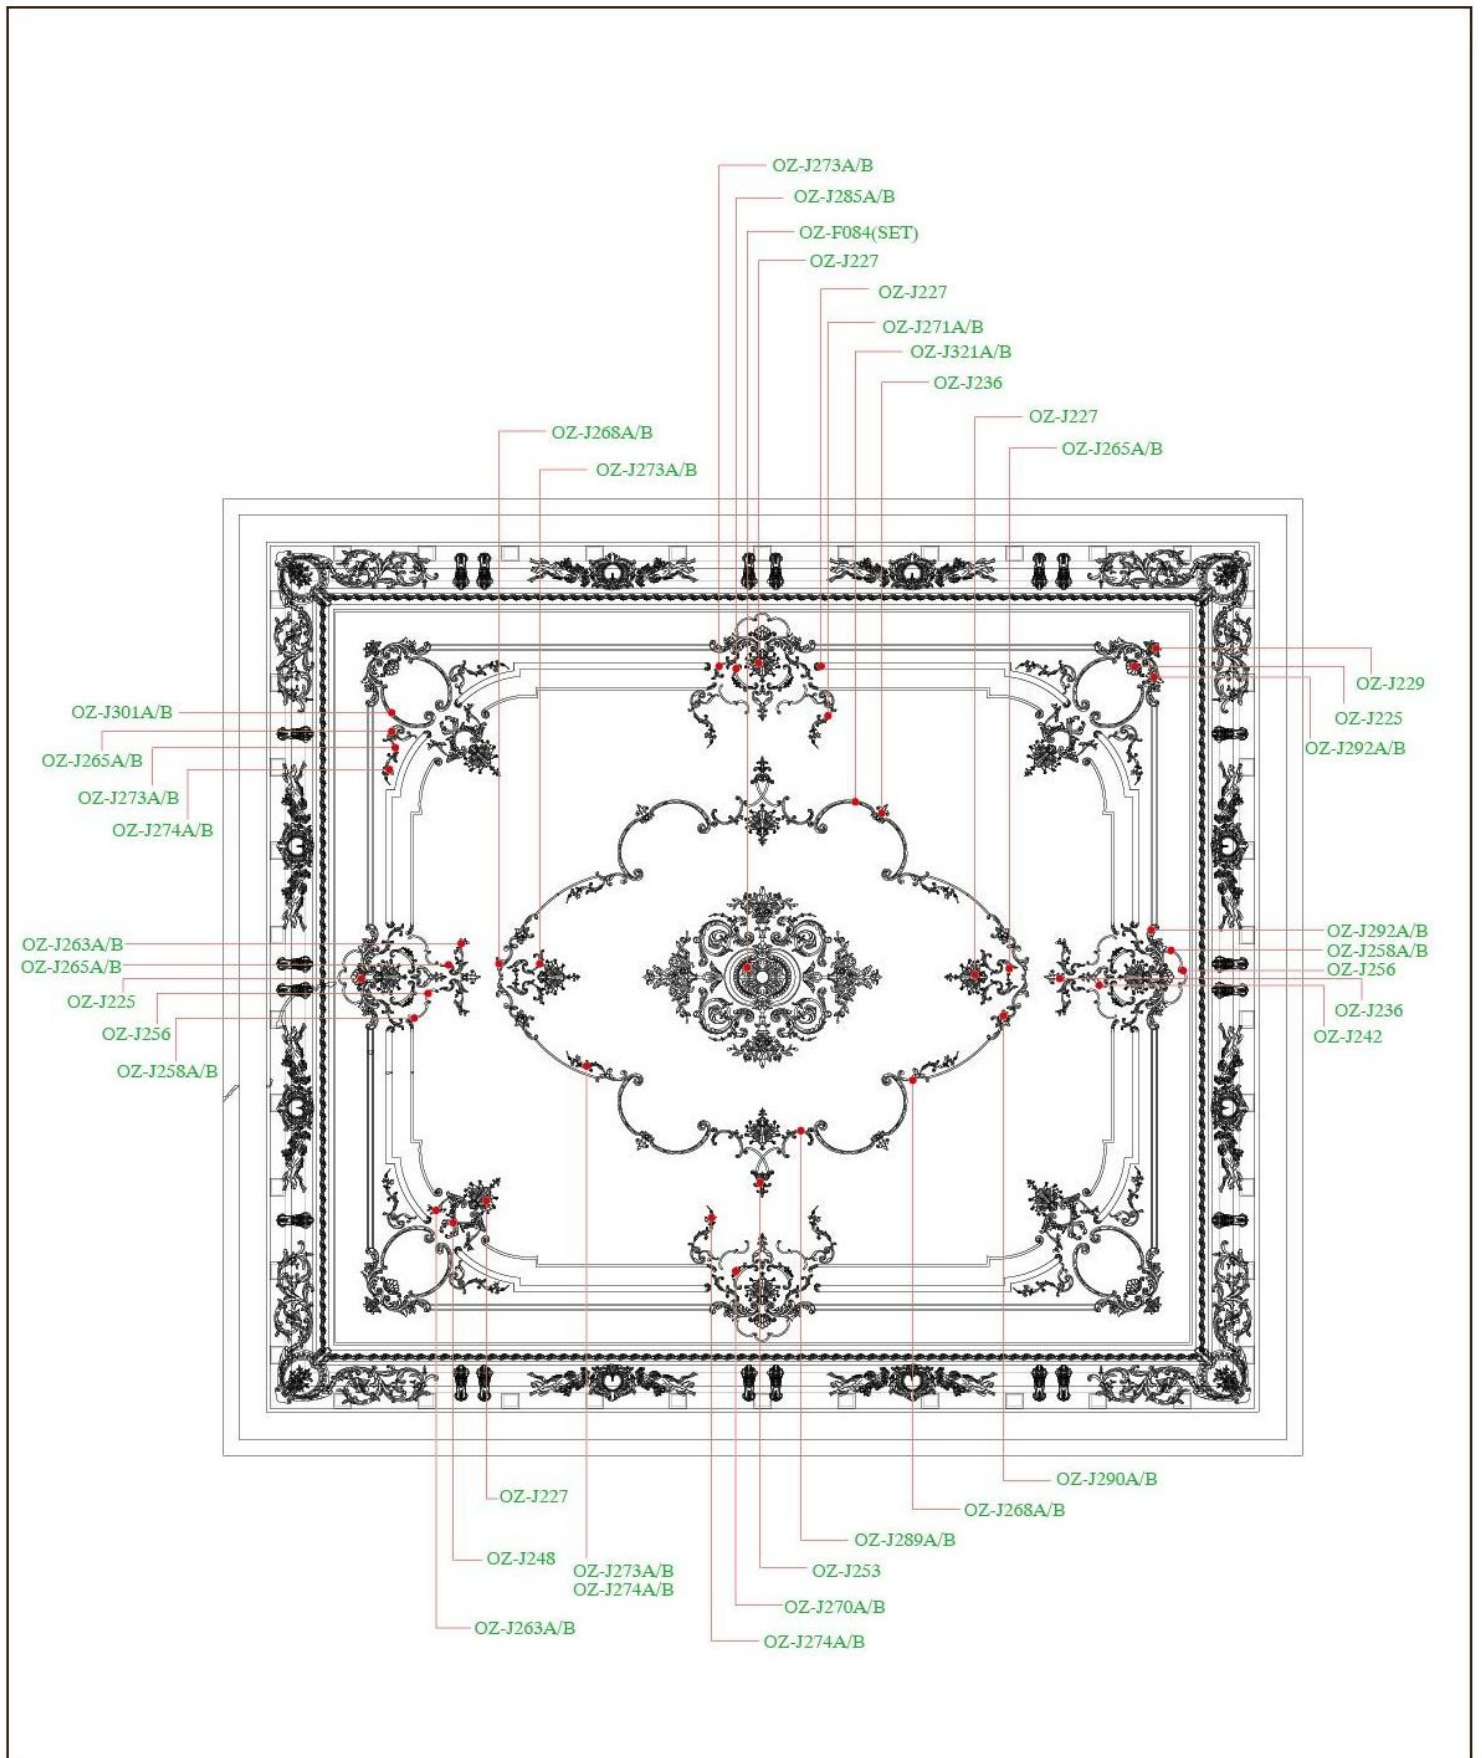

OZ-J347A/B  
Spec:454x180mm

OZ-J348A/B  
Spec:455x218mm

The upper ivory-white acts as an undercoat for any decorative paint

OZ-F315

OZ-J317A/B

OZ-F086(SET)

OZ-F315

OZ-J295A/B