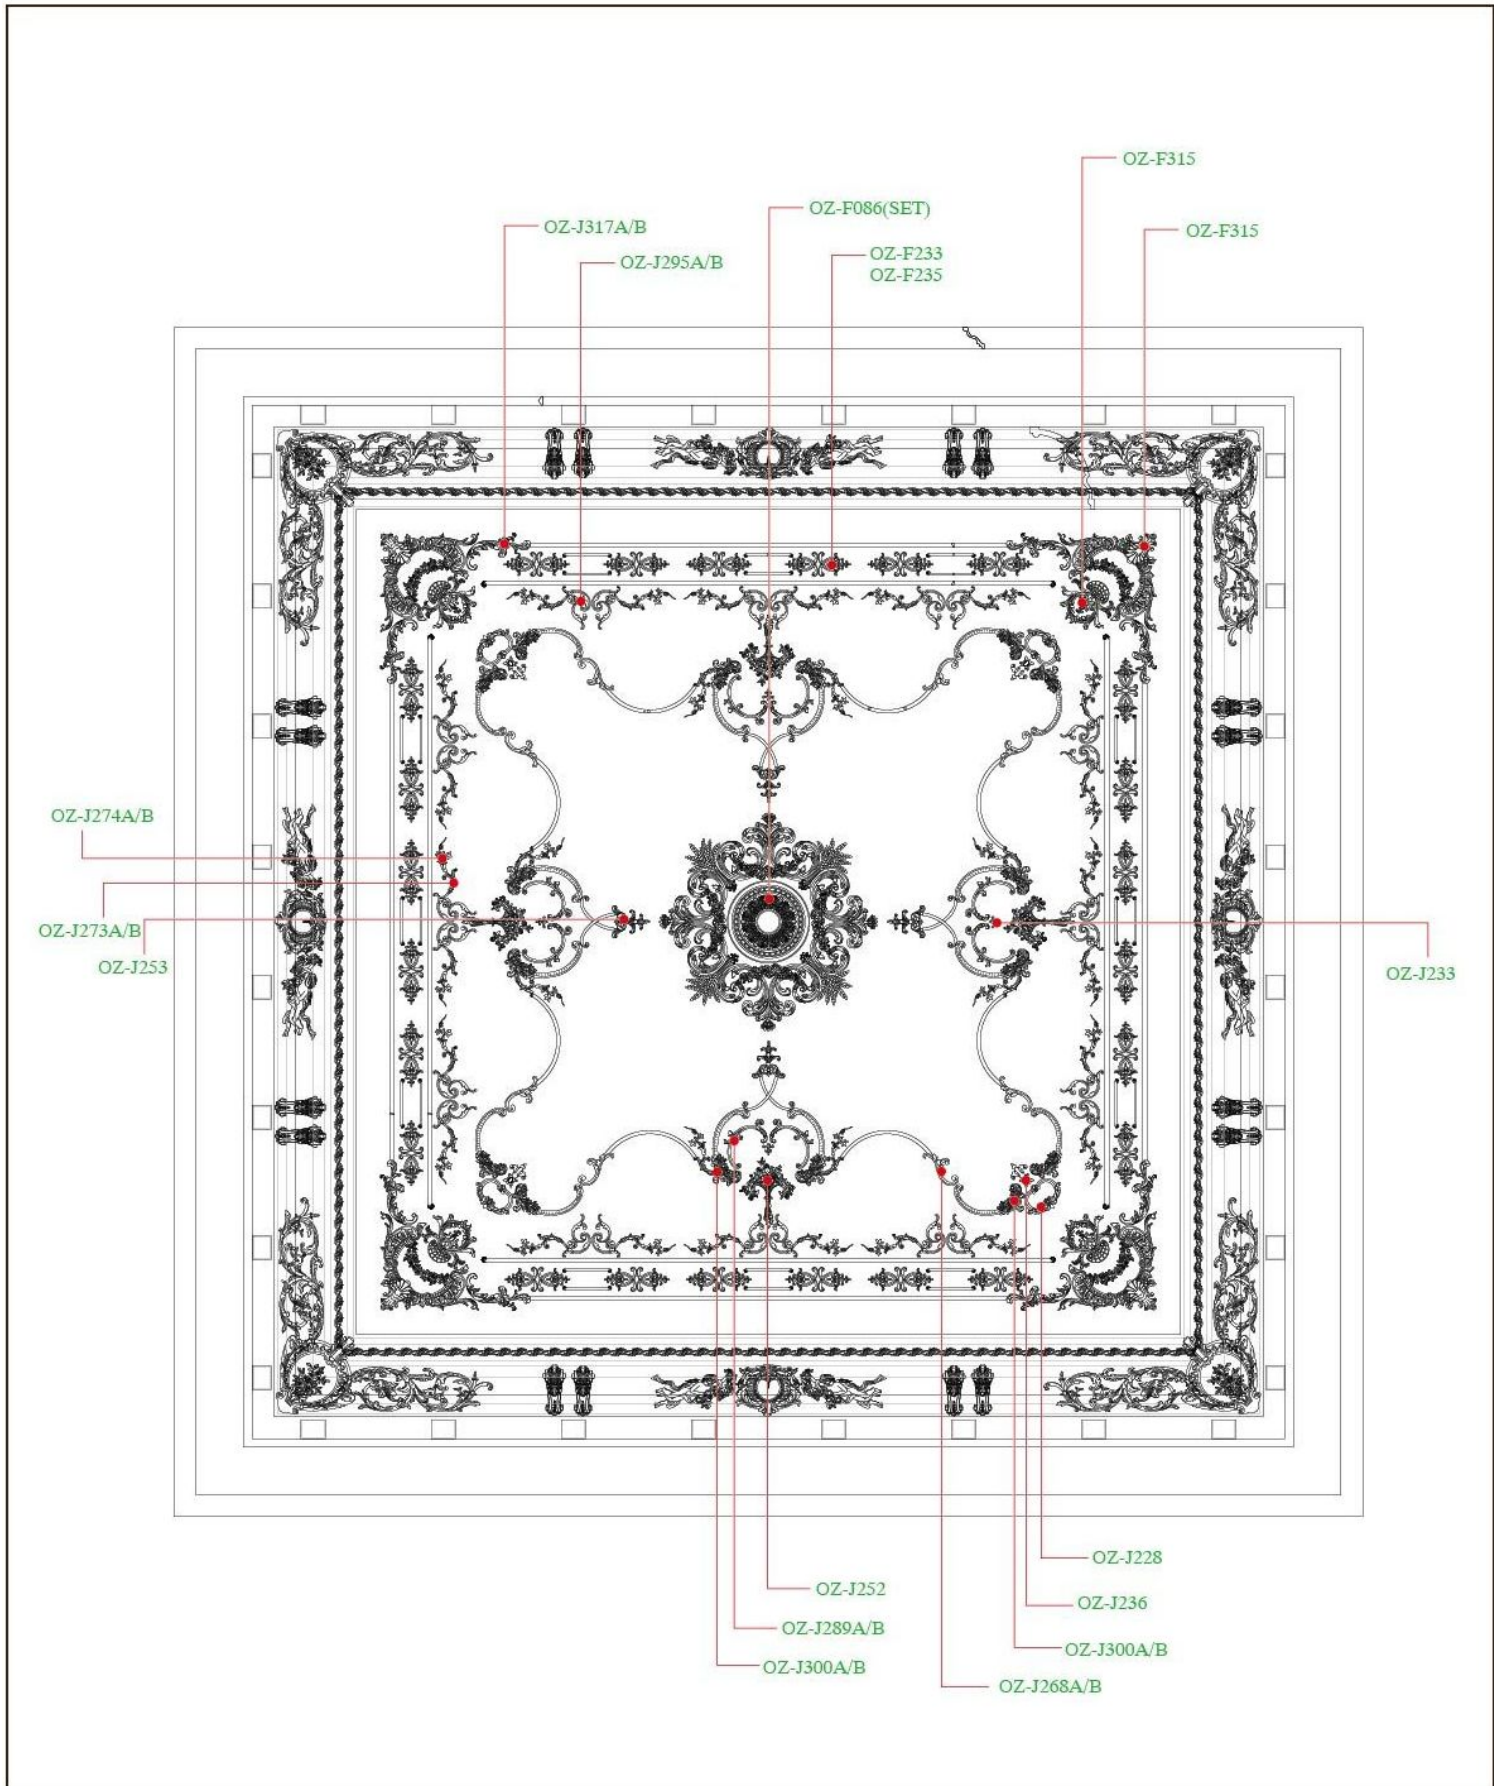

OZ-F315

OZ-J317A/B

OZ-F086(SET)

OZ-F315

OZ-J295A/B

OZ-F233
OZ-F235

OZ-J274A/B

OZ-J273A/B

OZ-J253

OZ-J233

OZ-J228

OZ-J252

OZ-J236

OZ-J289A/B

OZ-J300A/B

OZ-J300A/B

OZ-J268A/B