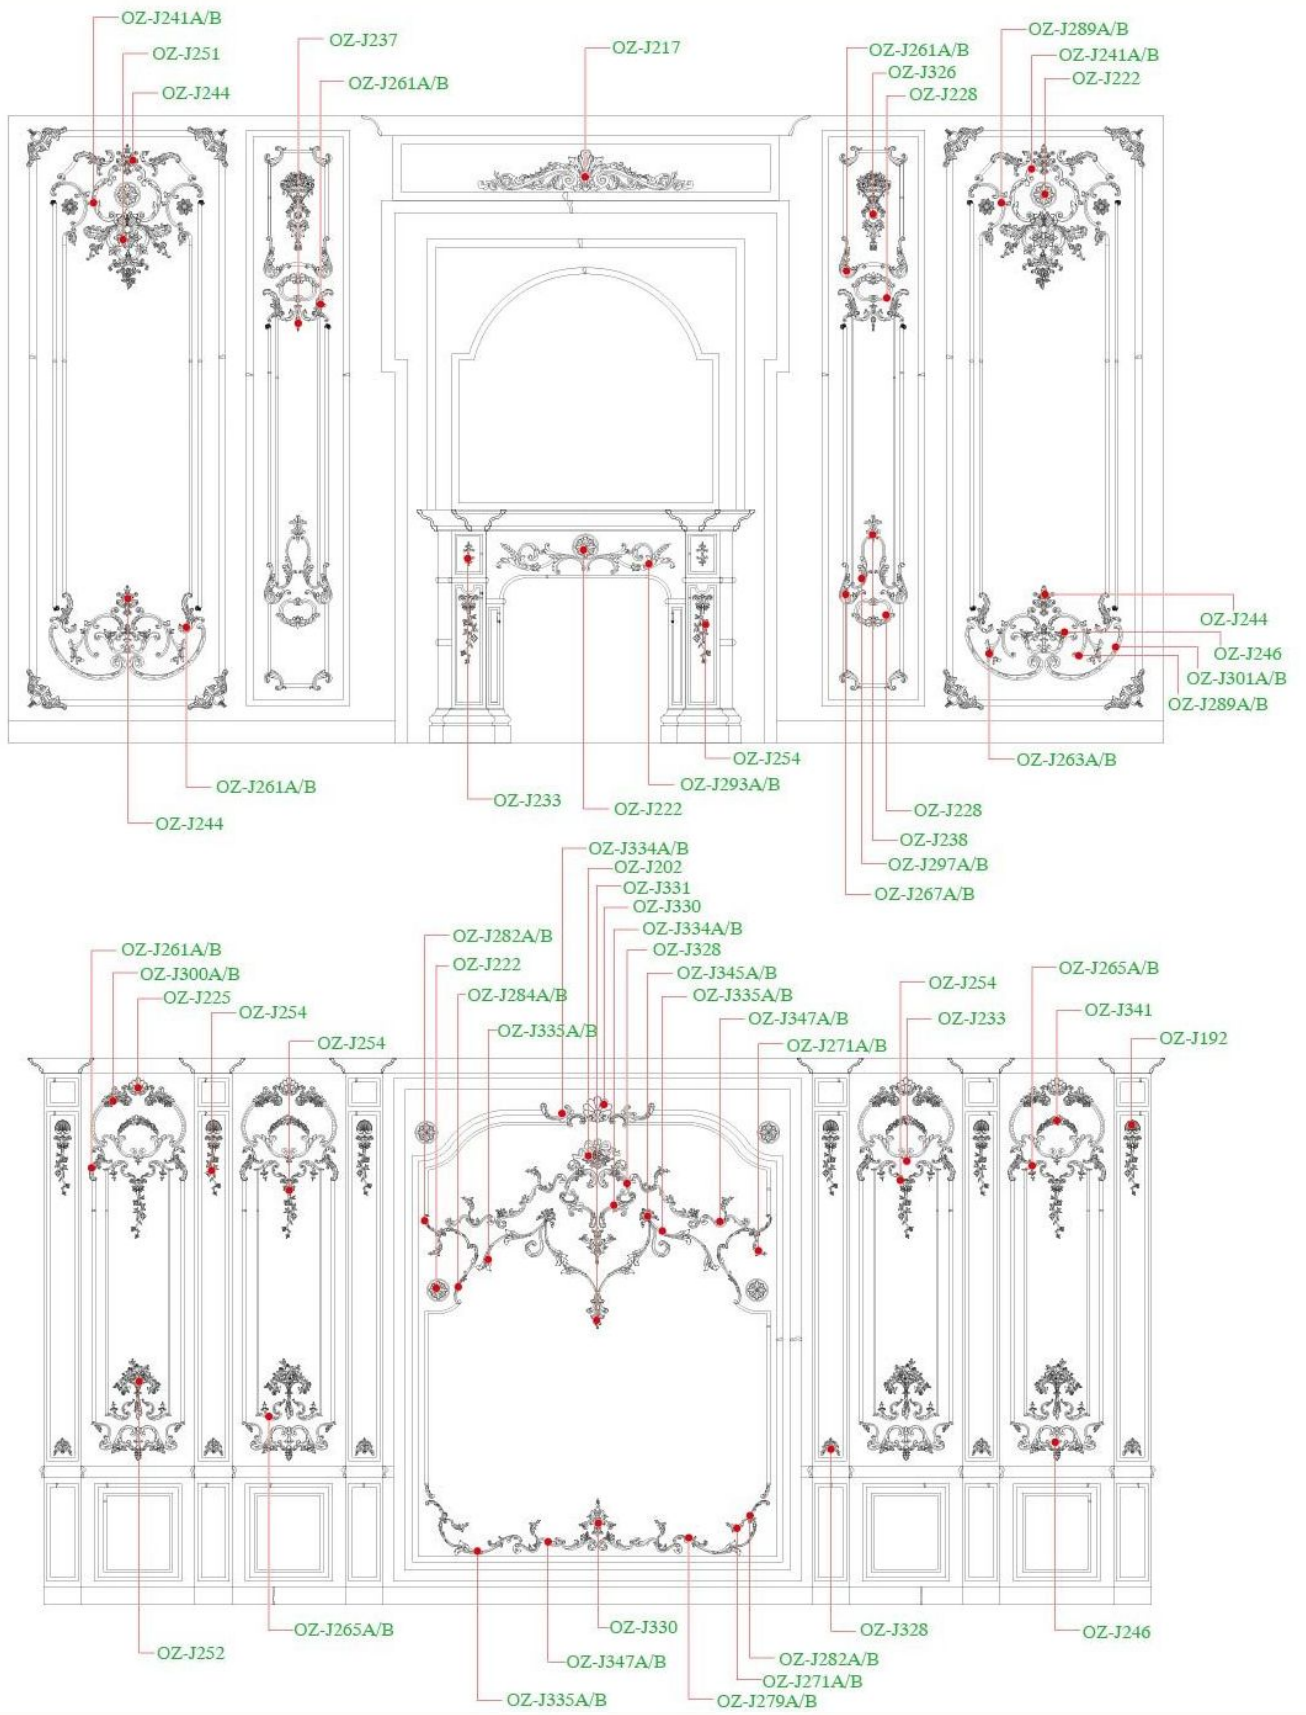

OZ-J304A/B(Flexible)  
Spec:392x163mm

OZ-J306  
Spec:216x137mm

OZ-J307  
Spec:240x160mm

OZ-J308A/B  
Spec:264x97mm

OZ-J305 ( SET )  
Spec:782x785mm

OZ-J309A/B  
Spec:530x220mm

尺寸标识: 高(H)x宽(W)x厚(D)

OZ-J310 ( SET )  
Spec:453x453mm

337mm

OZ-J318 337mm  
Spec:337x337mm

502mm

OZ-J321 502mm  
Spec:502x502x29mm

535mm

OZ-J319 535mm  
Spec:535x535mm

510mm

OZ-J322 510mm  
Spec:510x510mm

OZ-J339  
Spec: 699x750mm

OZ-J340  
Spec: 158x140mm

OZ-J341  
Spec: 218x116mm

OZ-J342  
Spec: 158x140mm

OZ-J343A/B  
Spec:226x101mm

OZ-J345A/B  
Spec:182x95mm

OZ-J344  
Spec:411x146mm

OZ-J346A/B  
Spec:252x115mm

OZ-J347A/B  
Spec:454x180mm

OZ-J348A/B  
Spec:455x218mm

The upper ivory-white acts as an undercoat for any decorative paint

OZ-F315

OZ-J317A/B

OZ-F086(SET)

OZ-F315

OZ-J295A/B