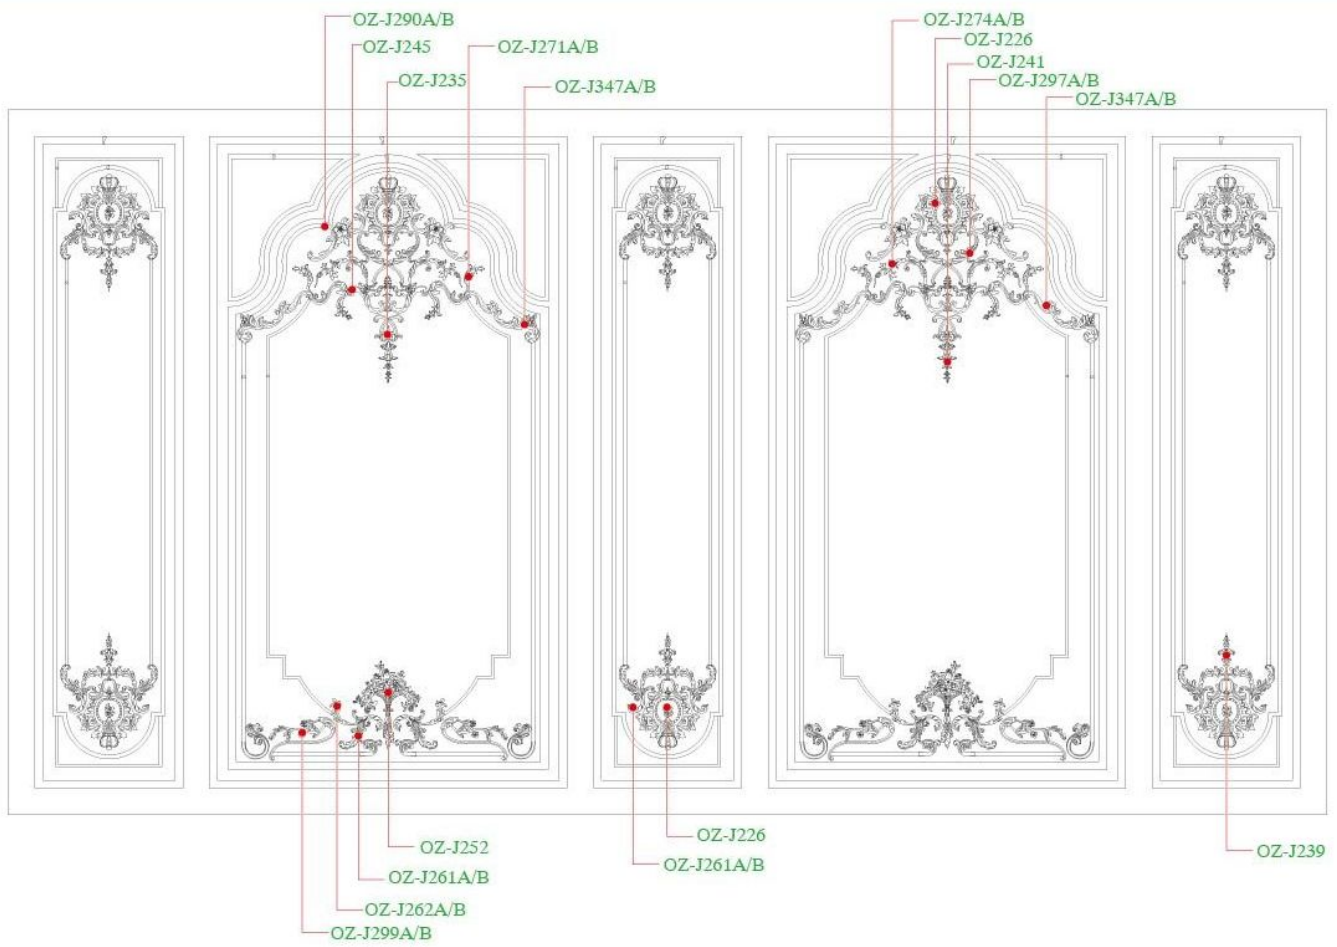

OZ-J333A/B  
Spec: 180x185mm

OZ-J334A/B  
Spec: 252x115mm

OZ-J335A/B  
Spec: 240x85mm

尺寸标识：高(H)x宽(W)x厚(D)

φ 3480mm

OZ-J336 ( SET )  
Spec: φ 3480mm

OZ-J337  
Spec: 120x201mm

OZ-J338  
Spec: 209x104mm

OZ-J339  
Spec: 699x750mm

OZ-J340  
Spec: 158x140mm

OZ-J341  
Spec: 218x116mm

OZ-J342  
Spec: 158x140mm

OZ-J343A/B  
Spec:226x101mm

OZ-J345A/B  
Spec:182x95mm

OZ-J344  
Spec:411x146mm

OZ-J346A/B  
Spec:252x115mm

OZ-J347A/B  
Spec:454x180mm

OZ-J348A/B  
Spec:455x218mm

The upper ivory-white acts as an undercoat for any decorative paint

OZ-F315

OZ-J317A/B

OZ-F086(SET)

OZ-F315

OZ-J295A/B