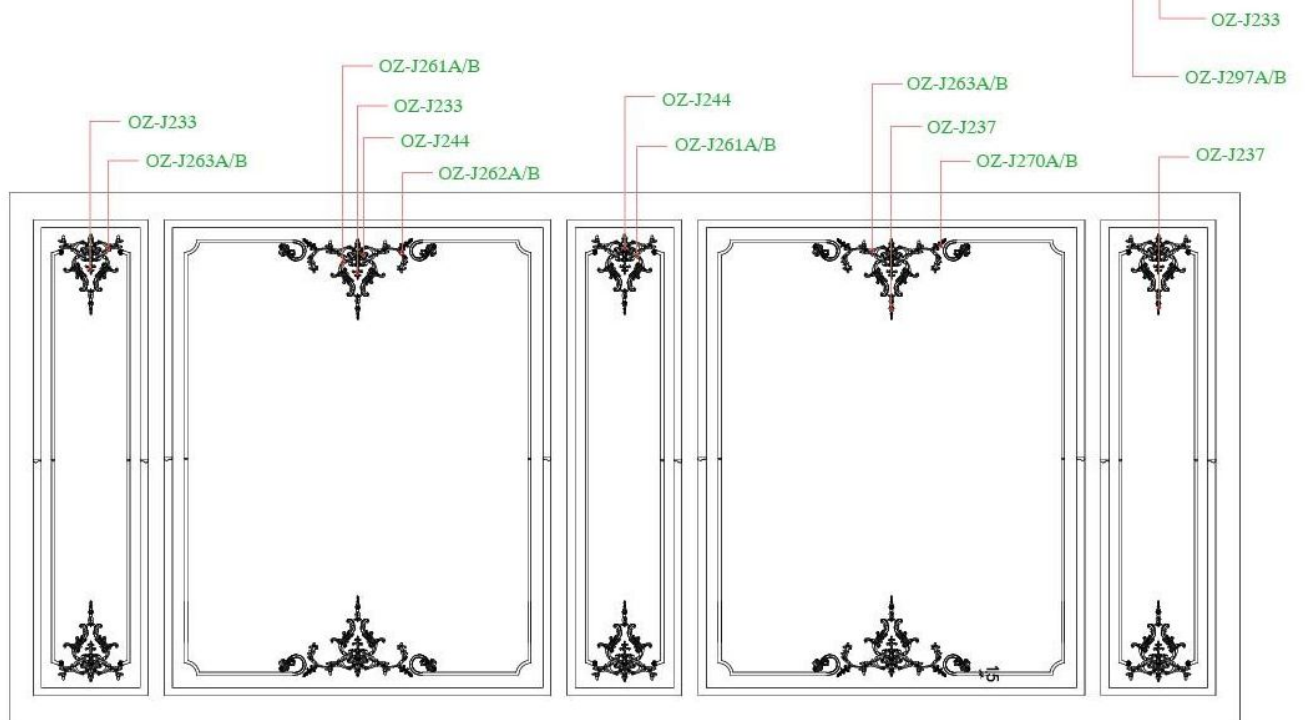

OZ-J333A/B  
Spec: 180x185mm

OZ-J334A/B  
Spec: 252x115mm

OZ-J335A/B  
Spec: 240x85mm

尺寸标识：高(H)x宽(W)x厚(D)

φ 3480mm

OZ-J336 ( SET )  
Spec: φ 3480mm

OZ-J337  
Spec: 120x201mm

OZ-J338  
Spec: 209x104mm

OZ-J339  
Spec: 699x750mm

OZ-J340  
Spec: 158x140mm

OZ-J341  
Spec: 218x116mm

OZ-J342  
Spec: 158x140mm

OZ-J343A/B  
Spec:226x101mm

OZ-J345A/B  
Spec:182x95mm

OZ-J344  
Spec:411x146mm

OZ-J346A/B  
Spec:252x115mm

OZ-J347A/B  
Spec:454x180mm

OZ-J348A/B  
Spec:455x218mm

The upper ivory-white acts as an undercoat for any decorative paint

OZ-F315

OZ-J317A/B

OZ-F086(SET)

OZ-F315

OZ-J295A/B