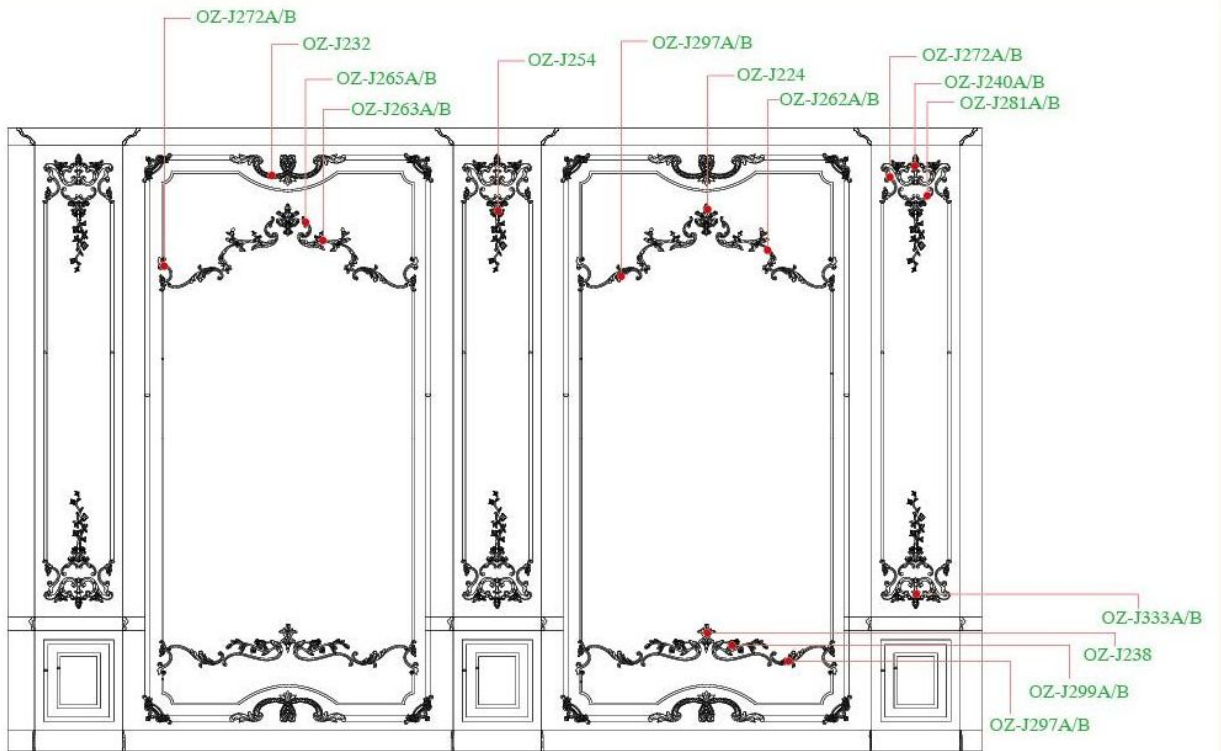

OZ-J339  
Spec: 699x750mm

OZ-J340  
Spec: 158x140mm

OZ-J341  
Spec: 218x116mm

OZ-J342  
Spec: 158x140mm

OZ-J343A/B  
Spec:226x101mm

OZ-J345A/B  
Spec:182x95mm

OZ-J344  
Spec:411x146mm

OZ-J346A/B  
Spec:252x115mm

OZ-J347A/B  
Spec:454x180mm

OZ-J348A/B  
Spec:455x218mm

The upper ivory-white acts as an undercoat for any decorative paint

OZ-F315

OZ-J317A/B

OZ-F086(SET)

OZ-F315

OZ-J295A/B