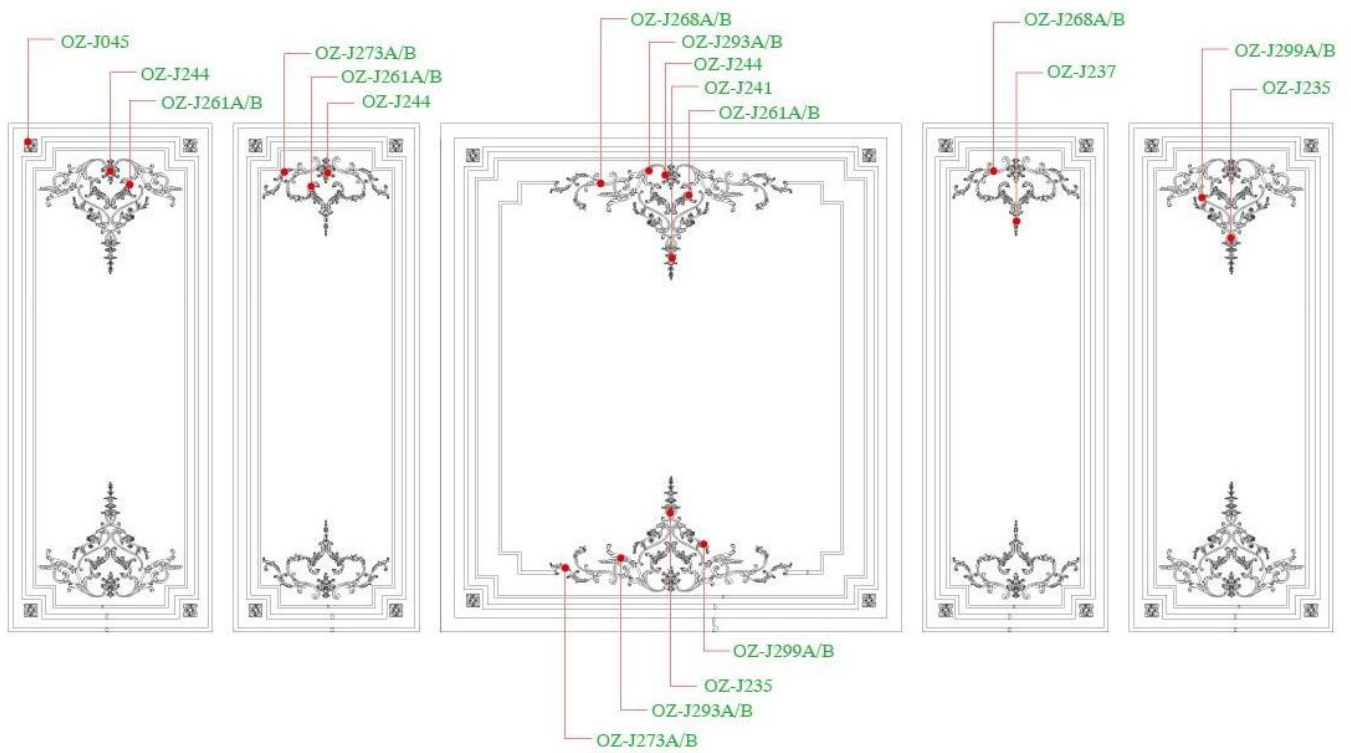

OZ-J298A/B  
Spec:241x150x24mm

OZ-J299A/B  
Spec:271x121x14mm

OZ-J300A/B  
Spec:326x148x23mm

OZ-J301A/B  
Spec:400x173x23mm

尺寸标识: 高(H)x宽(W)x厚(D)

OZ-J302  
Spec:287x360mm

OZ-J303A/B(Flexible)  
Spec:300x105mm

OZ-J333A/B  
Spec: 180x185mm

OZ-J334A/B  
Spec: 252x115mm

OZ-J335A/B  
Spec: 240x85mm

尺寸标识：高(H)x宽(W)x厚(D)

φ 3480mm

OZ-J336 ( SET )  
Spec: φ 3480mm

OZ-J337  
Spec: 120x201mm

OZ-J338  
Spec: 209x104mm

OZ-J339  
Spec: 699x750mm

OZ-J340  
Spec: 158x140mm

OZ-J341  
Spec: 218x116mm

OZ-J342  
Spec: 158x140mm

OZ-J343A/B  
Spec:226x101mm

OZ-J345A/B  
Spec:182x95mm

OZ-J344  
Spec:411x146mm

OZ-J346A/B  
Spec:252x115mm

OZ-J347A/B  
Spec:454x180mm

OZ-J348A/B  
Spec:455x218mm

The upper ivory-white acts as an undercoat for any decorative paint

OZ-F315

OZ-J317A/B

OZ-F086(SET)

OZ-F315

OZ-J295A/B