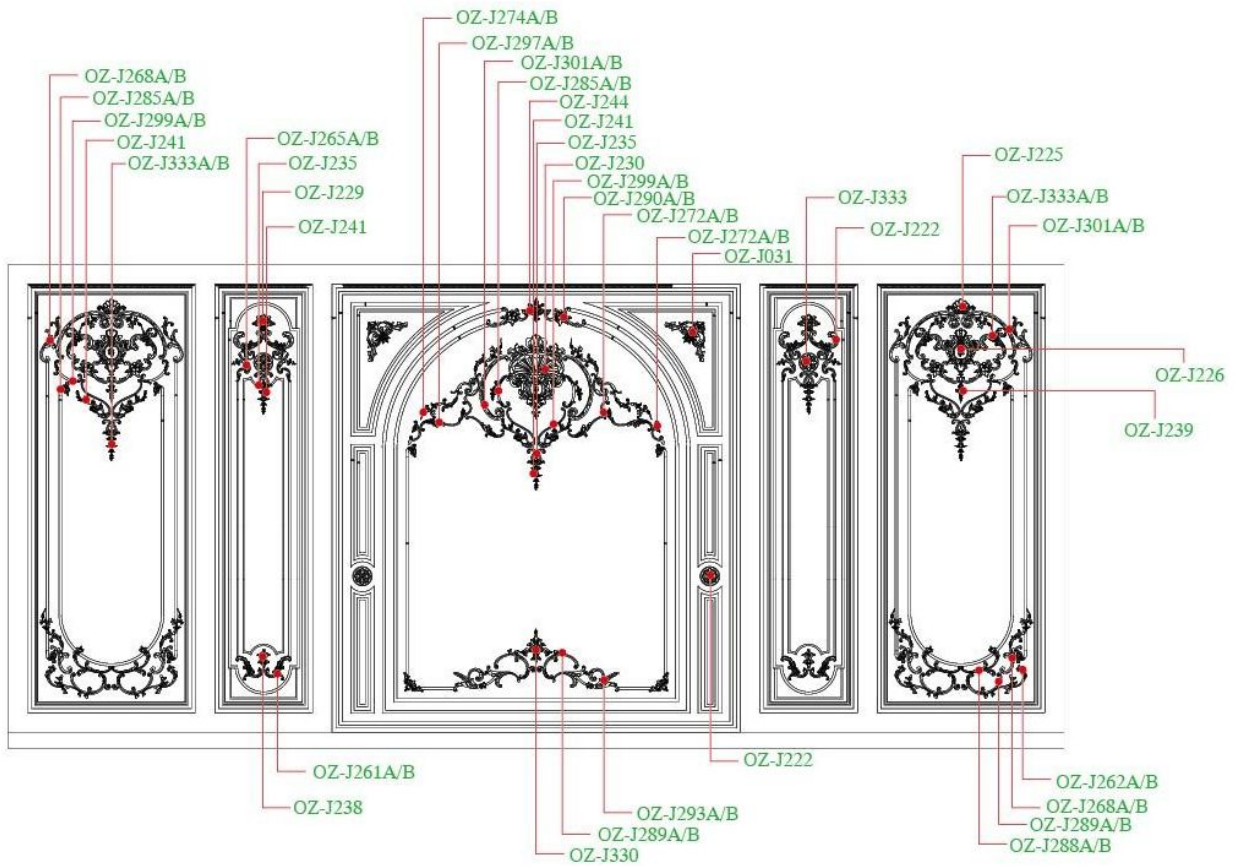

The upper ivory-white acts as an undercoat for any decorative paint