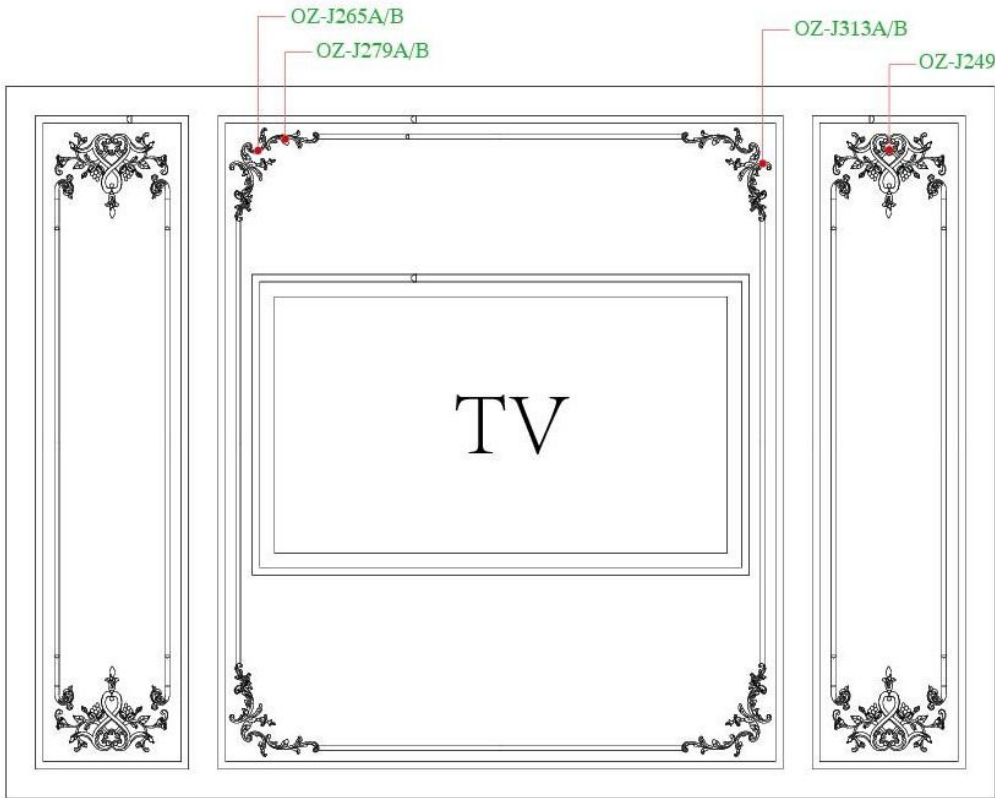

The upper ivory-white acts as an undercoat for any decorative paint