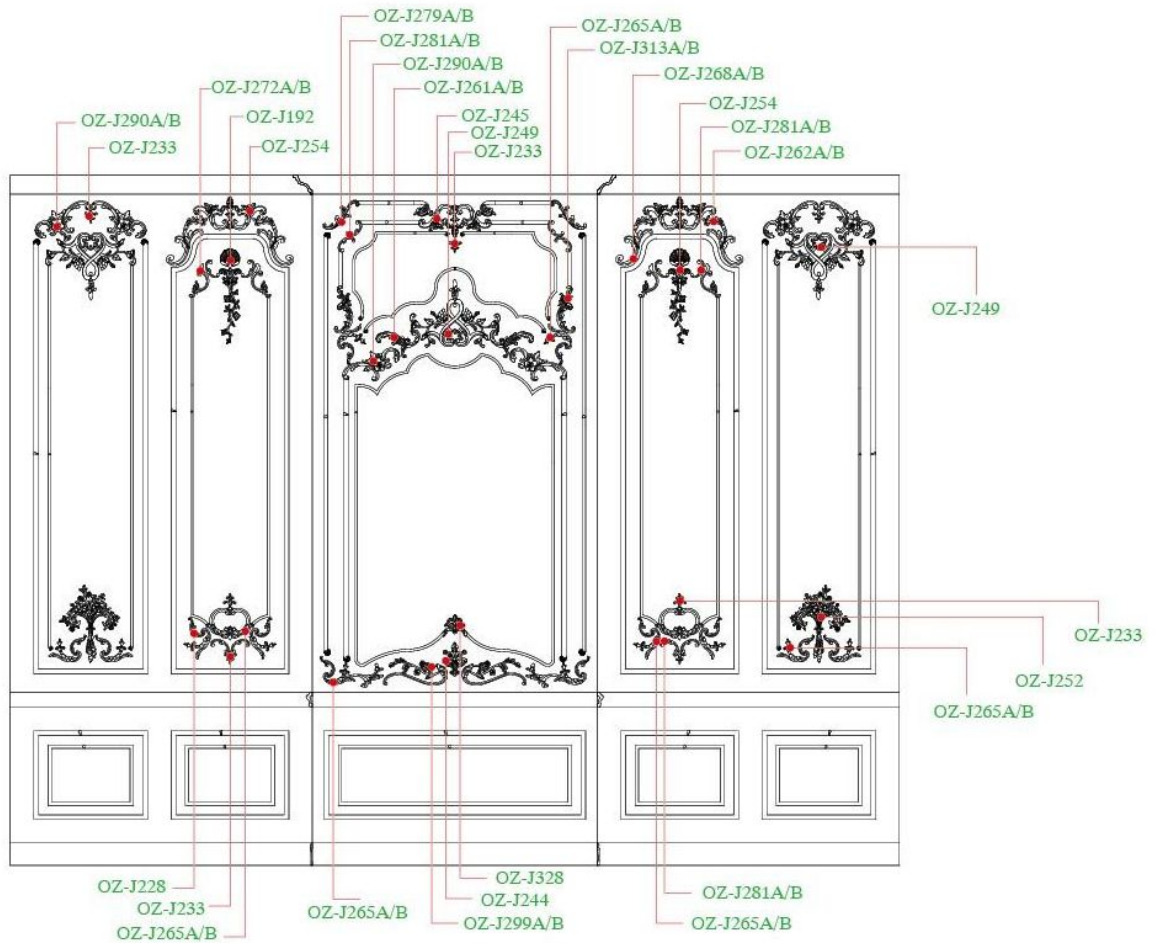

OZ-J339  
Spec: 699x750mm

OZ-J340  
Spec: 158x140mm

OZ-J341  
Spec: 218x116mm

OZ-J342  
Spec: 158x140mm

OZ-J343A/B  
Spec:226x101mm

OZ-J345A/B  
Spec:182x95mm

OZ-J344  
Spec:411x146mm

OZ-J346A/B  
Spec:252x115mm

OZ-J347A/B  
Spec:454x180mm

OZ-J348A/B  
Spec:455x218mm

The upper ivory-white acts as an undercoat for any decorative paint

OZ-F315

OZ-J317A/B

OZ-F086(SET)

OZ-F315

OZ-J295A/B