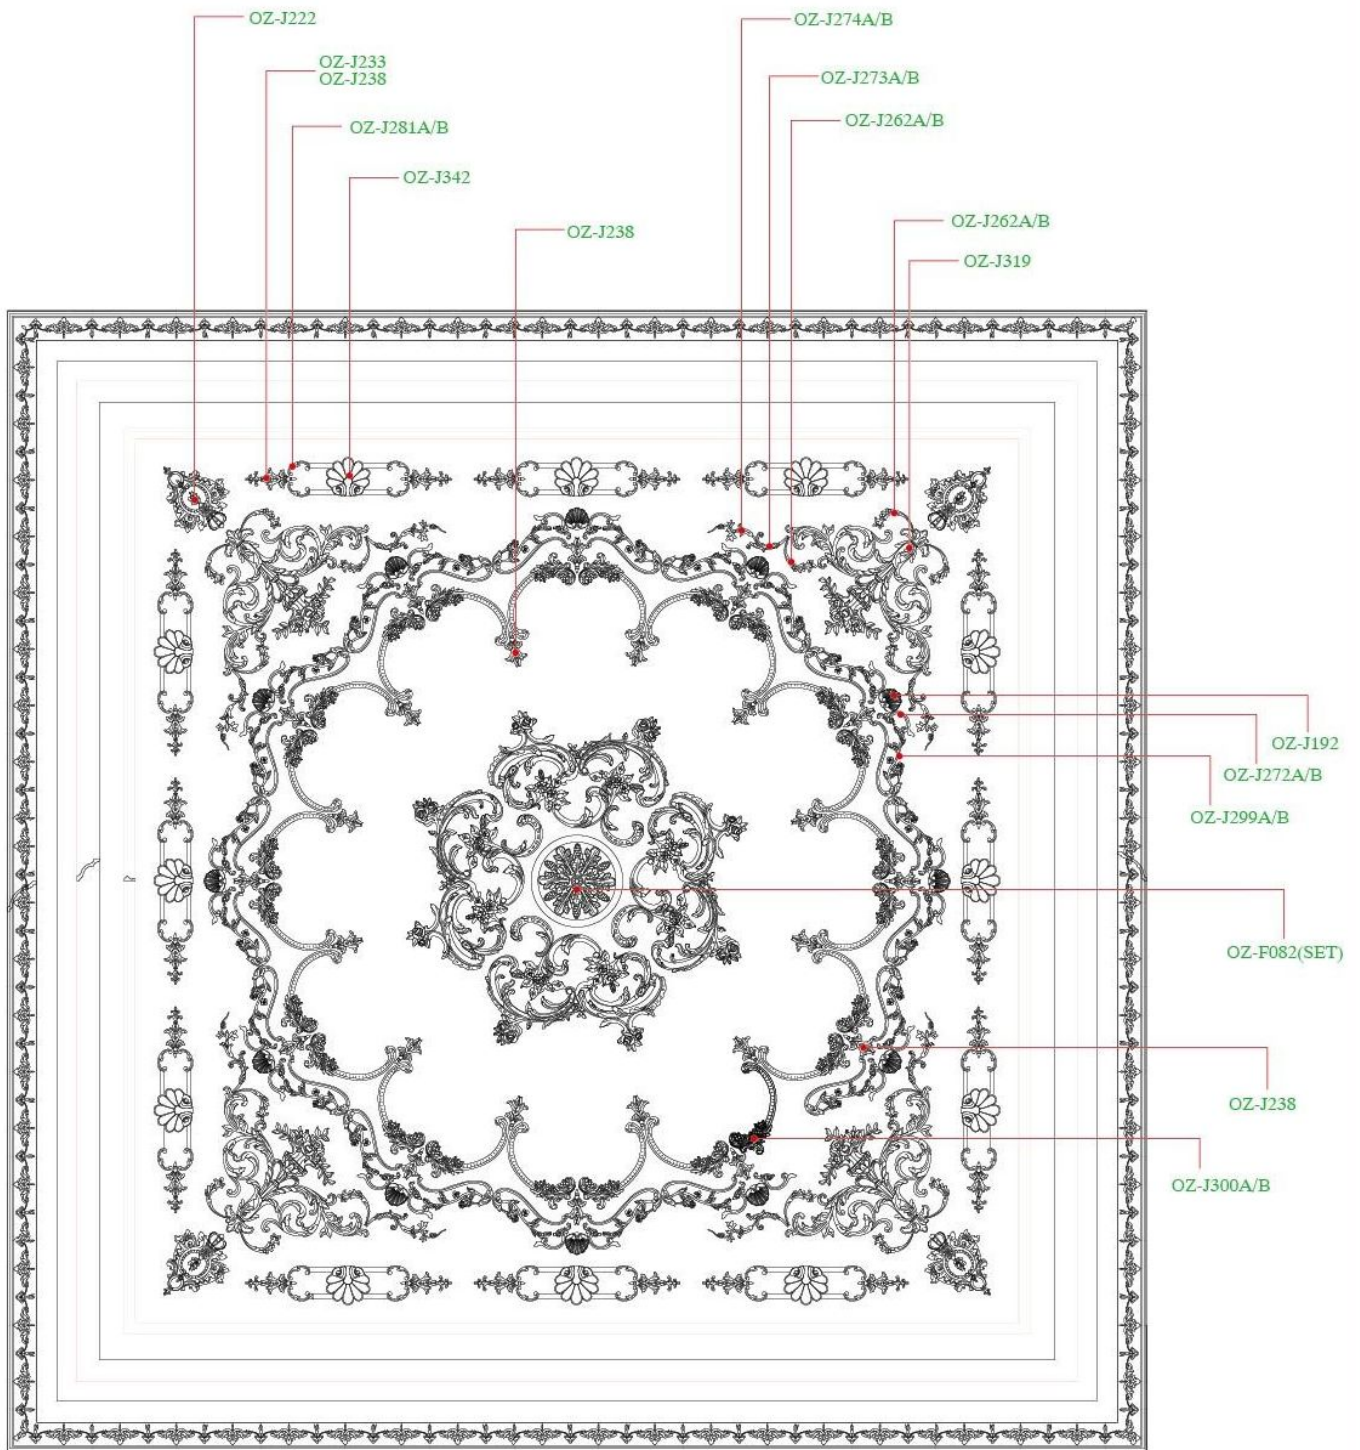

The upper layer, white acts as an underment for any decorative print