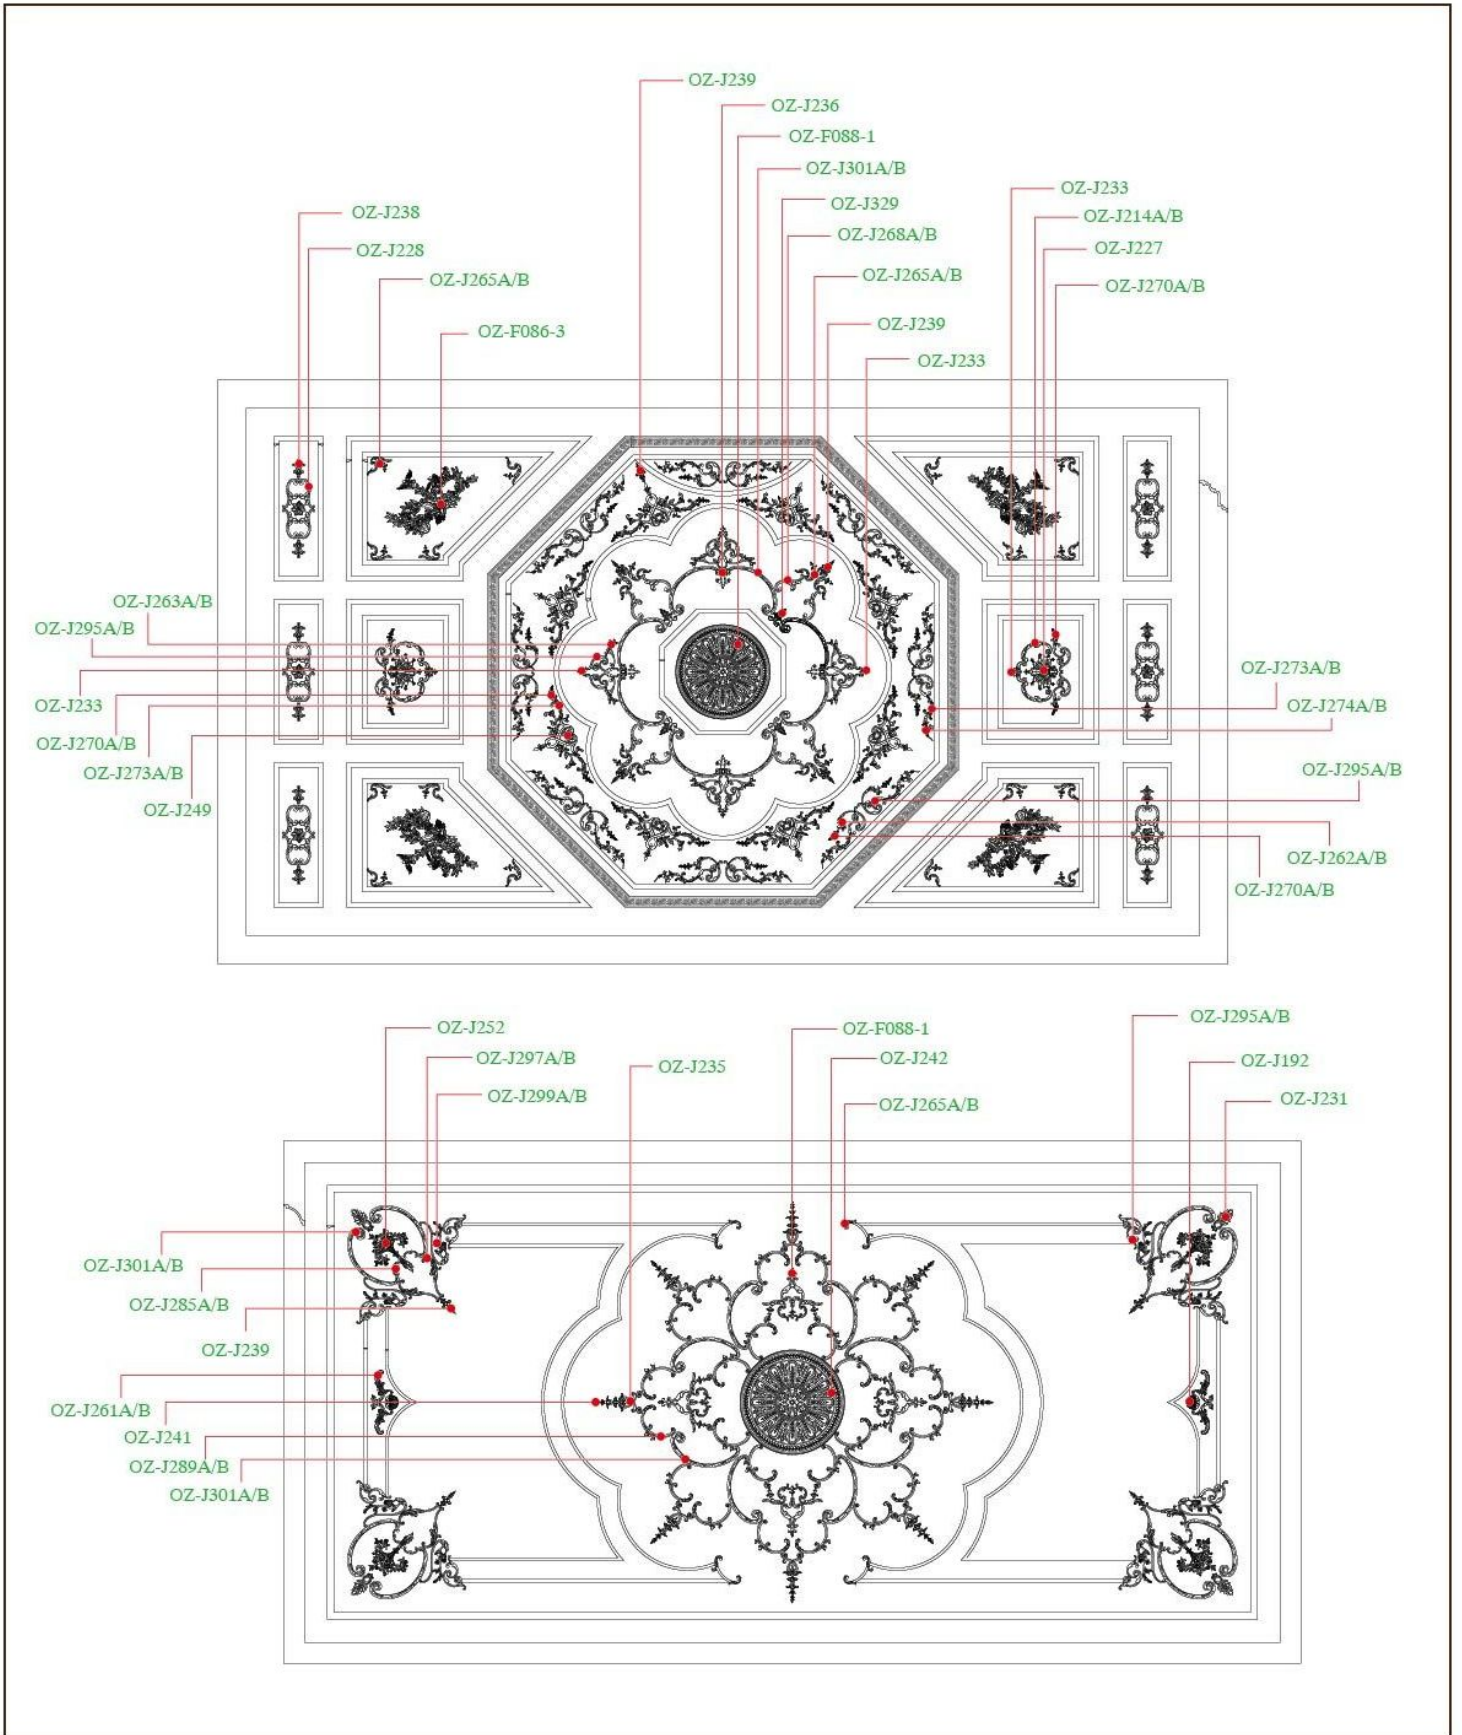

The upper ivory-white acts as an undercoat for any decorative paint